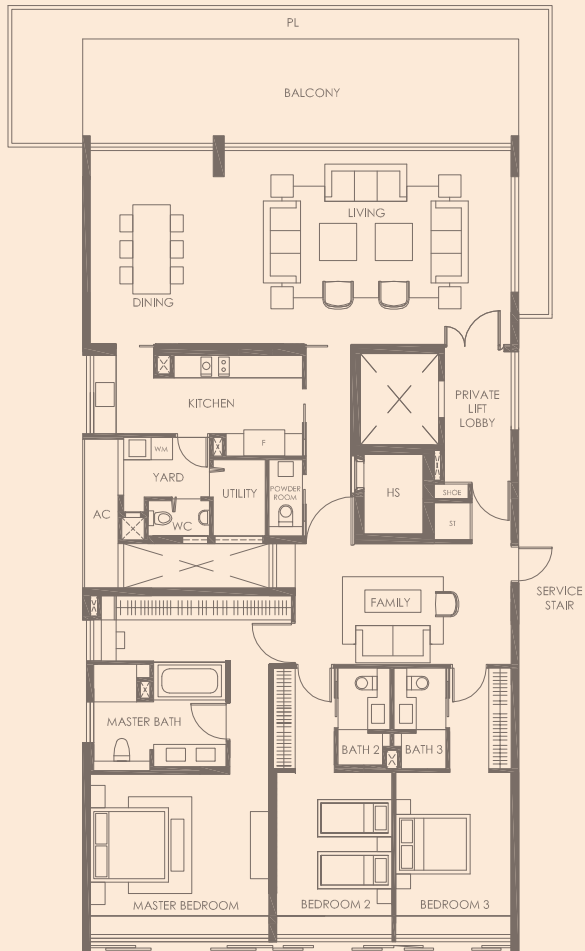

POOL VIEW

THENASSIM.COM

3-BEDROOM  
Family Room

290sqm  
3.122sqft

#03-12

THENASSIM.COM

3-BEDROOM  
Family Room

299sqm  
3.218sqft

#02-09

THENASSIM.COM

3-BEDROOM  
Family Room

290sqm  
3,122sqft

#03-09

↑  
POOL VIEW

THENASSIM.COM

3-BEDROOM  
Family Room

270sqm  
2,906sqft

#04-09

↑  
POOL VIEW

THENASSIM.COM

3-BEDROOM  
Family Room

315sqm  
3,391sqft

#02-08

THENASSIM.COM