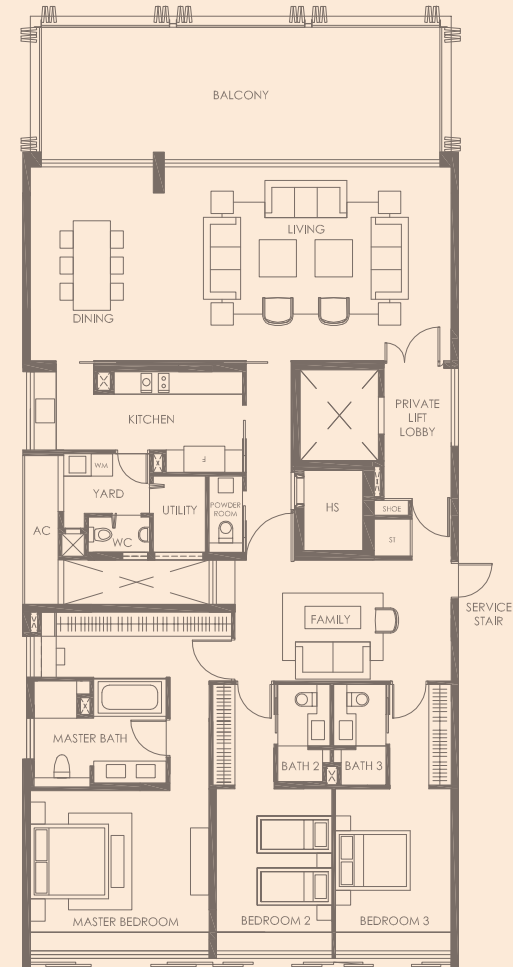

POOL VIEW

THENASSIM.COM

3-BEDROOM  
Family Room

290sqm  
3.122sqft

#03-12

THENASSIM.COM

3-BEDROOM  
Family Room

299sqm  
3.218sqft

#02-09

THENASSIM.COM

3-BEDROOM  
Family Room

290sqm  
3,122sqft

#03-09

↑  
POOL VIEW

THENASSIM.COM

3-BEDROOM  
Family Room

270sqm  
2,906sqft

#04-09

↑  
POOL VIEW

THENASSIM.COM

3-BEDROOM  
Family Room

315sqm  
3,391sqft

#02-08

THENASSIM.COM

3-BEDROOM  
Family Room

290sqm  
3,122sqft

#03-08

THENASSIM.COM

3-BEDROOM  
Family Room

270sqm  
2,906sqft

#04-08

THENASSIM.COM